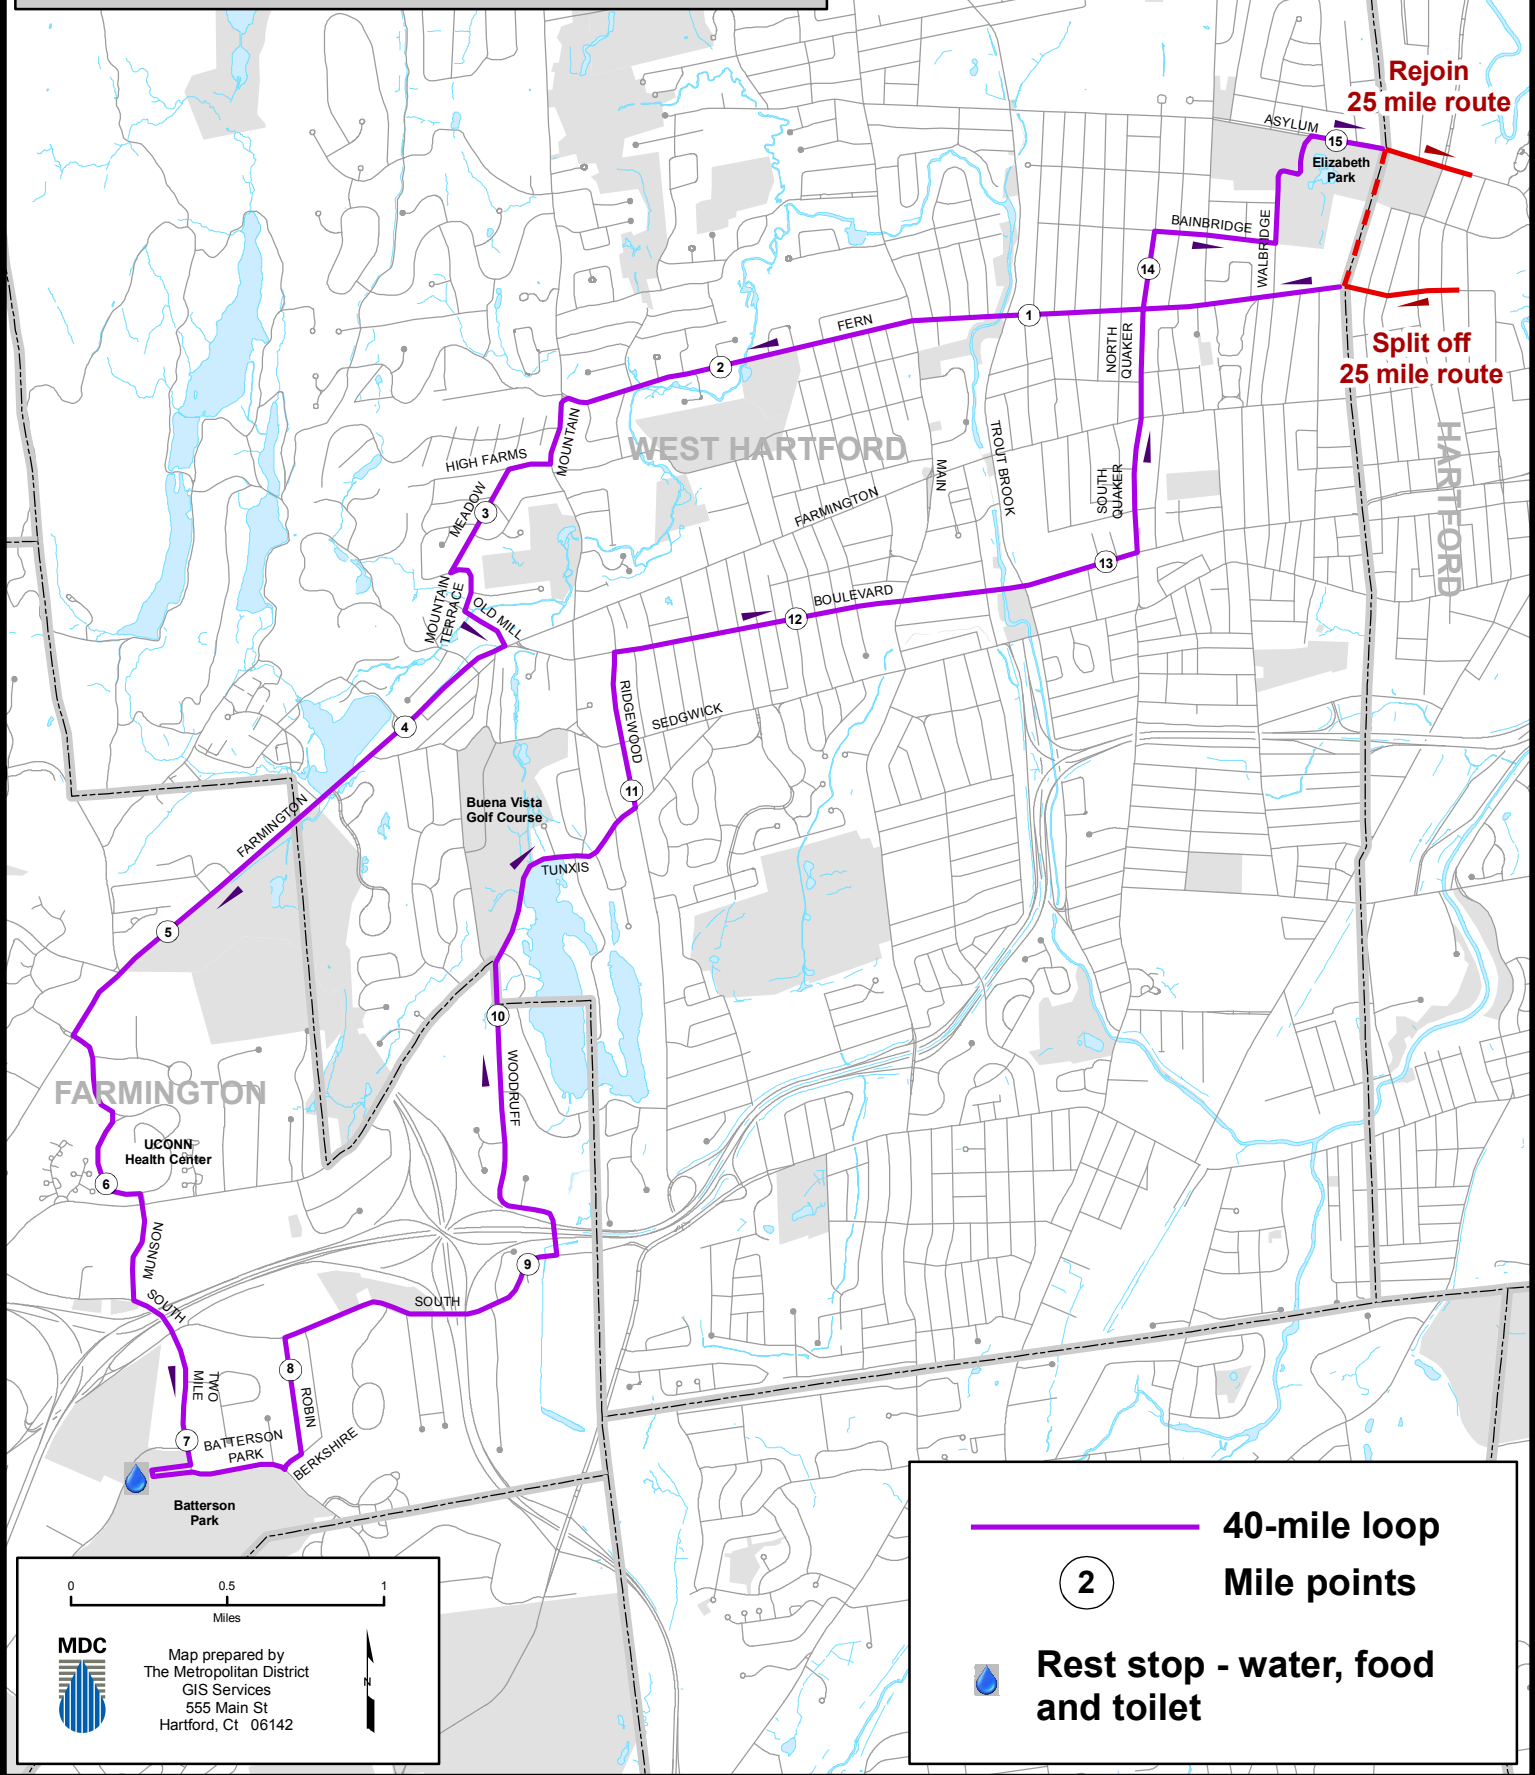

2010 DISCOVER HARTFORD BICYCLING AND WALKING TOUR

presented by
Bike Walk Connecticut and the City of Hartford
September 11, 2010

MDC
Map prepared by
The Metropolitan District
GIS Services
555 Main St
Hartford, Ct 06142